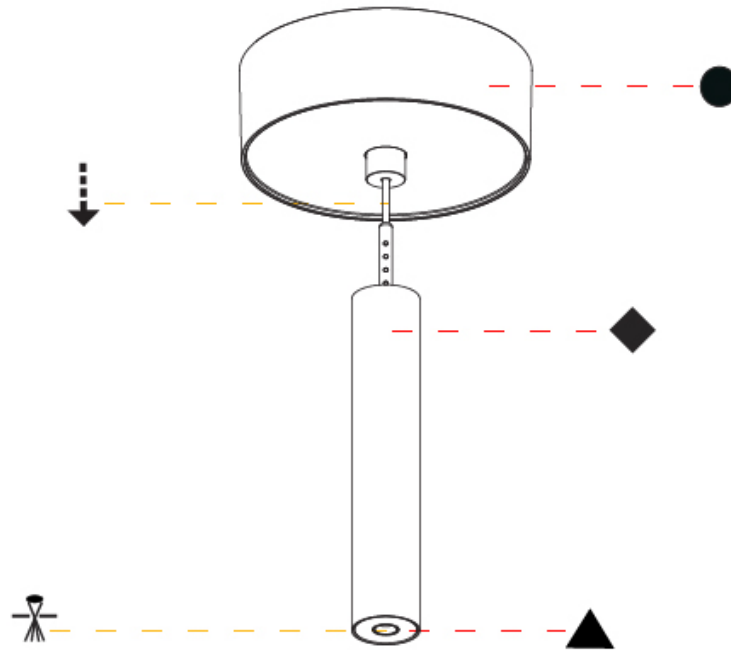

Shape: Cylinder
 Diameter (mm): 28
 Diameter (in): 1 1/8
 Height (mm): 150
 Height (in): 5 7/8
 Max. Overall Height (mm): 2150
 Max. Overall Height (in): 84 3/8
 Light Distribution: Downlight
 Weight (kg): 0.422
 Weight (lbs): 0.93
 Fixture Finish: [SSR / BKV / CWI / CRY / HAB / LAG / UFT / ITA / RUA / RUR / MIC / FTG / MYG / TWT / LOD / PUS / FRO / FUP / KIA / POP / BLS / SPG / MEY / GOH / GUM / CHC / COM / ABZ / JAG / OBR / MOS / ROR](#)
 Fixture Material: Aluminum
 Cable Details: [2000mm or 4000mm Black Cable](#)

OPTICAL

Optic°: [24 / 32 / 34 / 55 / 58](#)

RATINGS AND CERTIFICATIONS

Certified By: Certified for North American Standards
 IP rating: IP20

HANGOVER PLUG MONOPOINT SURFACE CANOPY SUSPENSION

A30824-

PROJECT	_____
TYPE	_____
SPECIFIER	_____
QUANTITY	_____
DATE	_____

A

PROJECT	
TYPE	
SPECIFIER	
QUANTITY	
DATE	

HANGOVER PLUG SHINE MONOPOINT SURFACE CANOPY SUSPENSION

A30847-

base number	Color Temperature	Finishes (Diamond)	Finishes (Triangle)	Finishes (Circle)	Lens Options	Shine Ring	Cable Options
-------------	-------------------	--------------------	---------------------	-------------------	--------------	------------	---------------

Shape: Cylinder
 Diameter (mm): 28
 Diameter (in): 1 1/8
 Height (mm): 150
 Height (in): 11 13/16
 Max. Overall Height (mm): 2150
 Max. Overall Height (in): 84 5/8
 Light Distribution: Downlight
 Weight (kg): 0.422
 Weight (lbs): 0.93
 Diffuser: Shine Ring - Opal / Yellow / Orange / Red / Blue / Green
 Fixture Finish: SSR / BKV / CWI / CRY / HAB / LAG / UFT / ITA / RUA / RUR / MIC / FTG / MYG / TWT / LOD / PUS / FRO / FUP / KIA / POP / BLS / SPG / MEY / GOH / GUM / CHC / COM / ABZ / JAG / OBR / MOS / ROR
 Fixture Material: Aluminum
 Cable Details: 2000mm or 4000mm Cable - Color 01 to 10