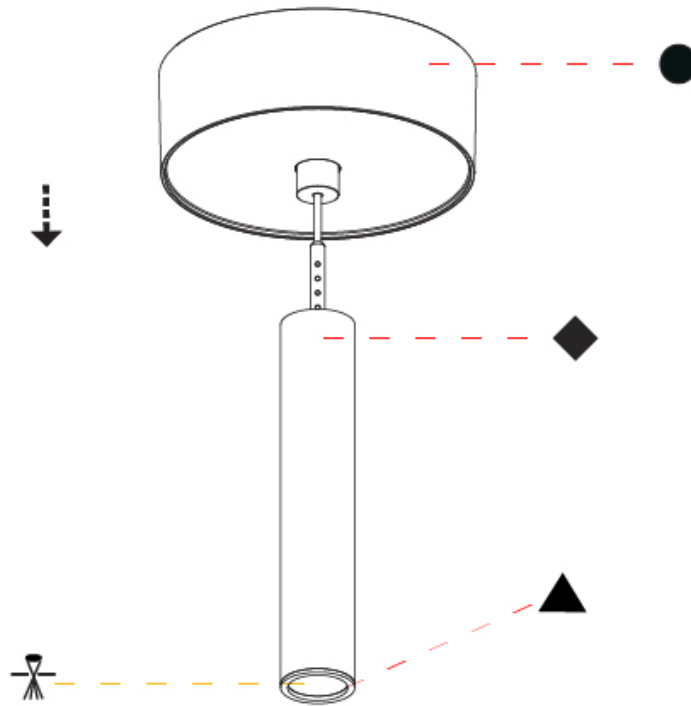

Shape: Cylinder
 Diameter (mm): 28
 Diameter (in): 1 1/8
 Height (mm): 150
 Height (in): 5 7/8
 Max. Overall Height (mm): 2150
 Max. Overall Height (in): 84 3/8
 Light Distribution: Downlight
 Weight (kg): 0.422
 Weight (lbs): 0.93
 Fixture Finish: [SSR / BKV / CWI / CRY / HAB / LAG / UFT / ITA / RUA / RUR / MIC / FTG / MYG / TWT / LOD / PUS / FRO / FUP / KIA / POP / BLS / SPG / MEY / GOH / GUM / CHC / COM / ABZ / JAG / OBR / MOS / ROR](#)
 Fixture Material: Aluminum
 Cable Details: [2000mm or 4000mm Black Cable](#)

Shape: Cylinder
 Diameter (mm): 28
 Diameter (in): 1 1/8
 Height (mm): 150
 Height (in): 11 13/16
 Max. Overall Height (mm): 2150
 Max. Overall Height (in): 84 5/8
 Light Distribution: Downlight
 Weight (kg): 0.422
 Weight (lbs): 0.93
 Diffuser: Shine Ring - Opal / Yellow / Orange / Red / Blue / Green
 Fixture Finish: SSR / BKV / CWI / CRY / HAB / LAG / UFT / ITA / RUA / RUR / MIC / FTG / MYG / TWT / LOD / PUS / FRO / FUP / KIA / POP / BLS / SPG / MEY / GOH / GUM / CHC / COM / ABZ / JAG / OBR / MOS / ROR
 Fixture Material: Aluminum
 Cable Details: 2000mm or 4000mm Cable - Color 01 to 10

OPTICAL

Optic°: 24 / 32 / 58

RATINGS AND CERTIFICATIONS

Certified By: Certified for North American Standards
 IP rating: IP20

HANGOVER PLUG SHINE MONOPOINT SURFACE CANOPY SUSPENSION

A30847-

PROJECT
TYPE
SPECIFIER
QUANTITY
DATE